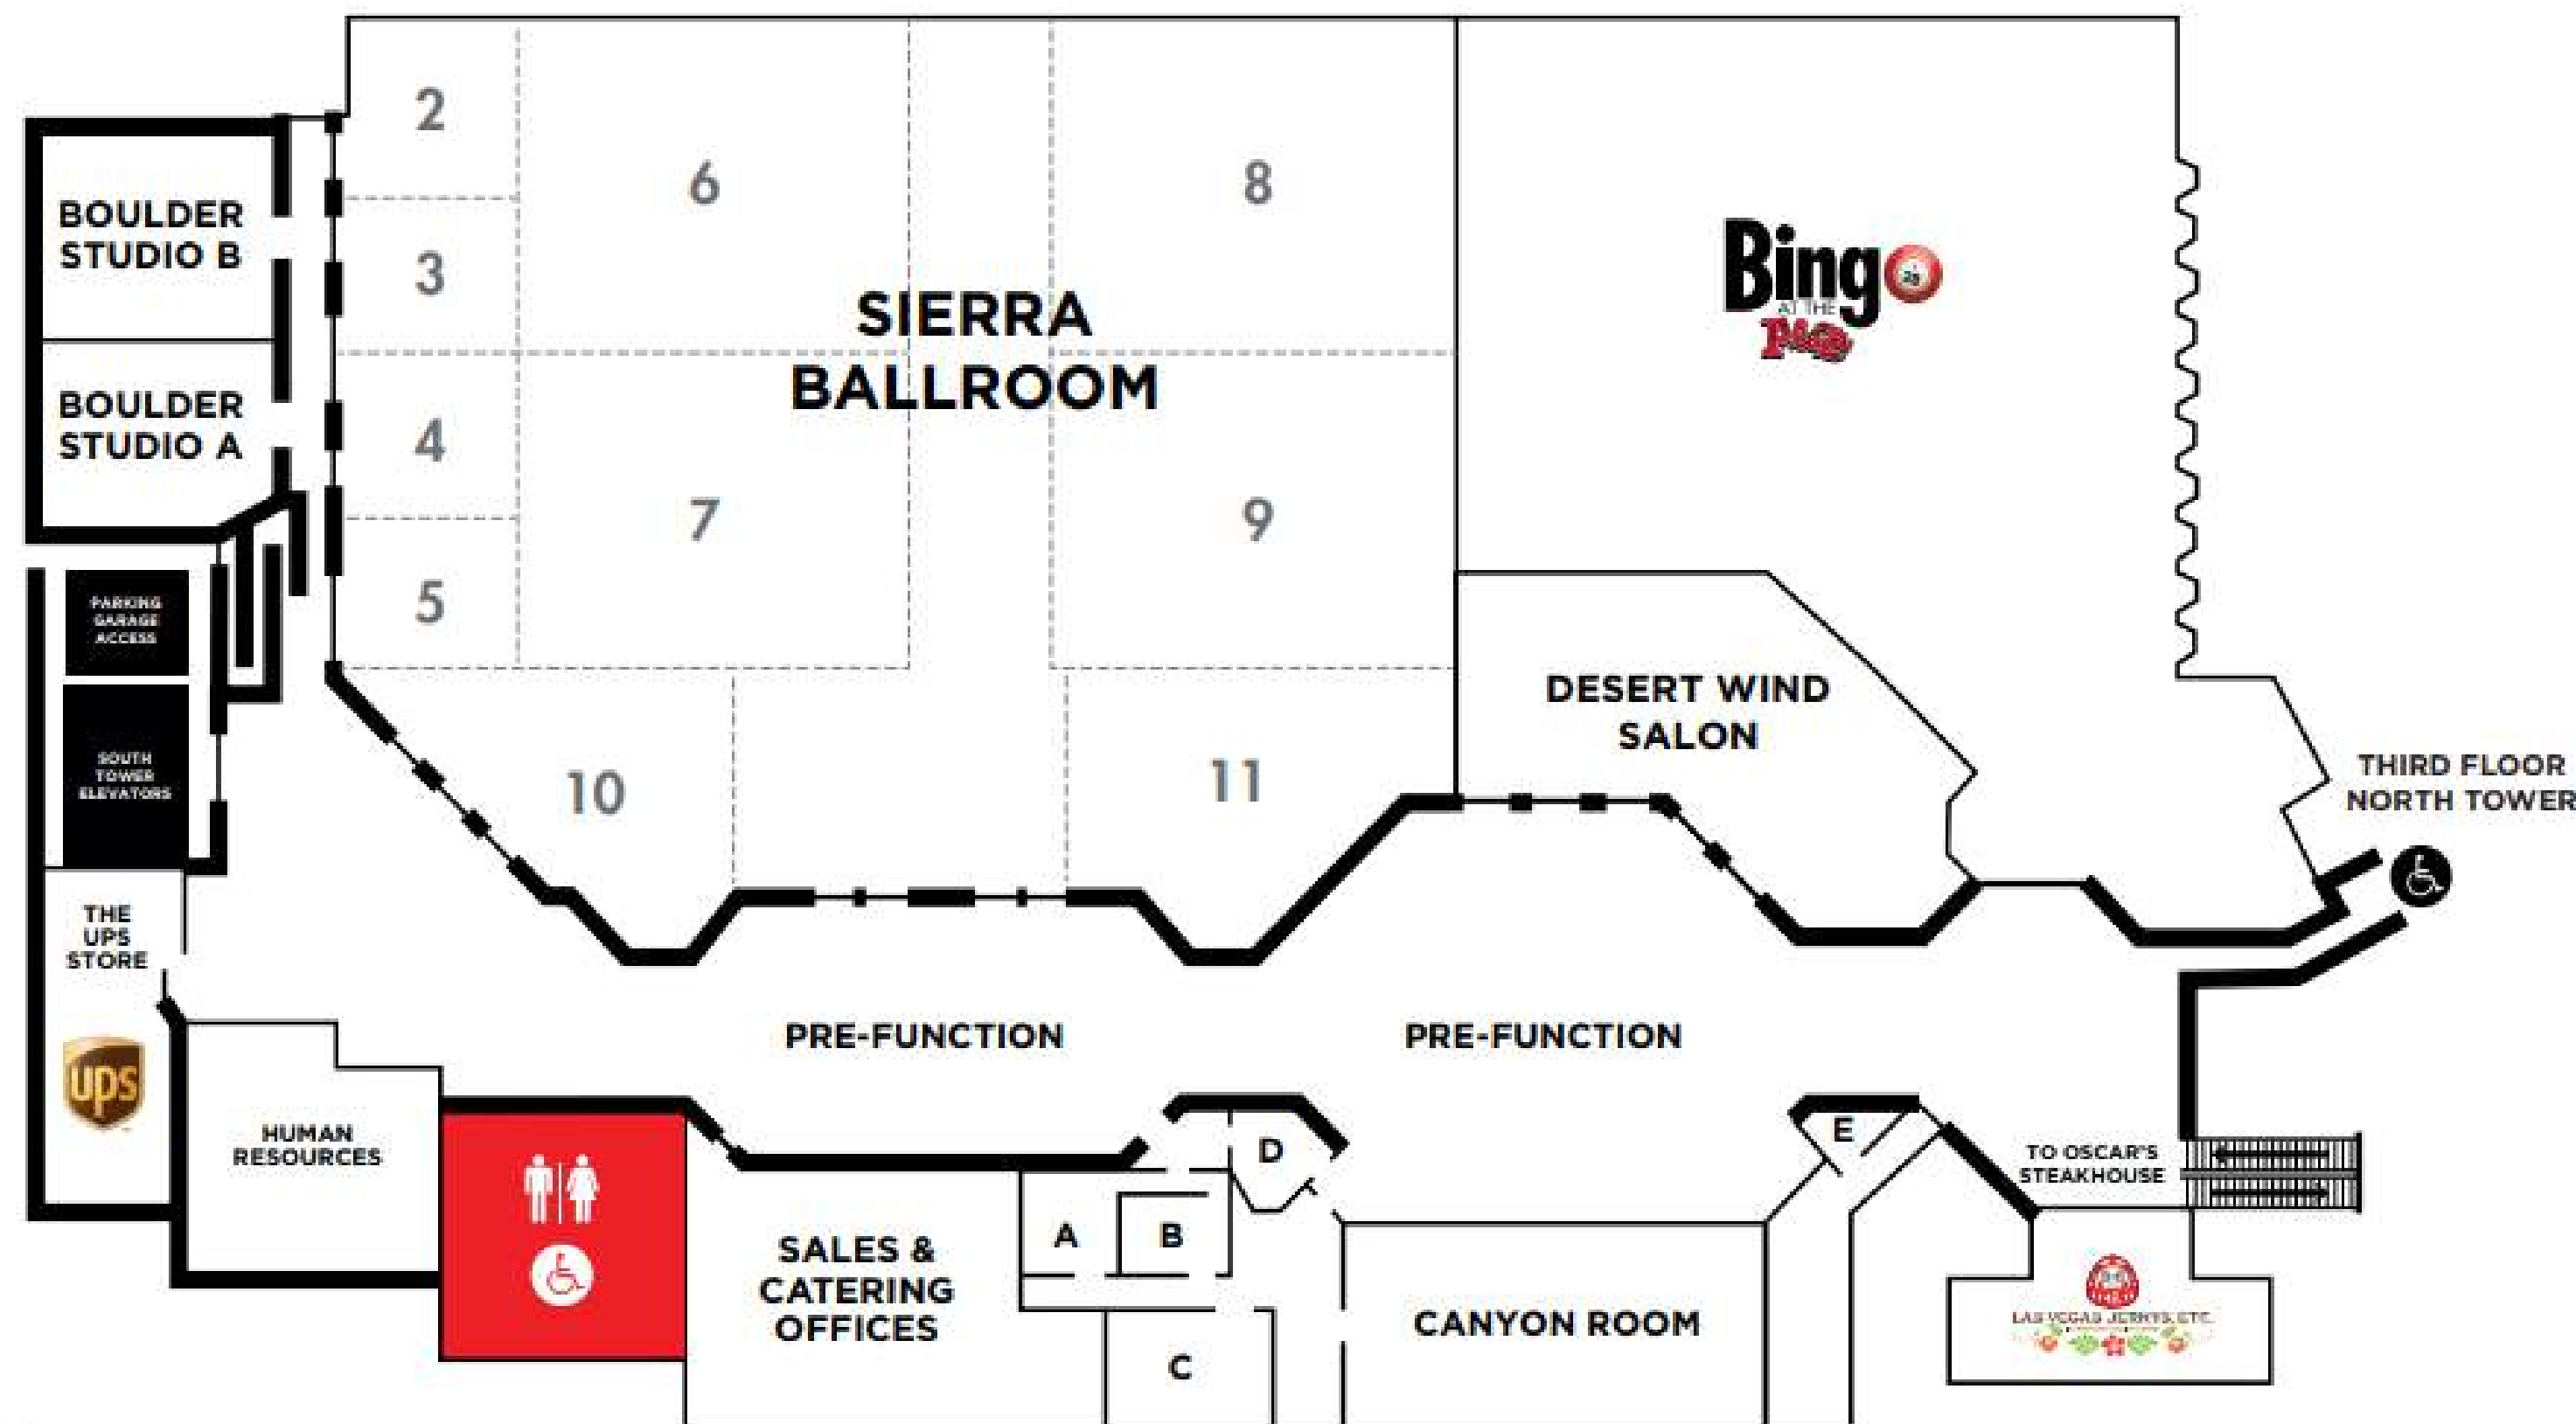

Throughout the 1990s and early 2000s, the Plaza underwent various renovations to modernize its offerings, including upgrading its rooms and casino floor. In the 2010s, new owners invested in a significant renovation that updated the hotel's design while retaining its retro charm. The Plaza also added modern amenities like rooftop pickleball courts and improved dining and entertainment options.

Today, The Plaza is a popular destination for both nostalgic fans of vintage Las Vegas and new visitors seeking a vibrant experience in downtown Las Vegas. It remains a key part of the city's cultural and historical identity.

CONVENTION FLOOR

AT A Glance

- ◆ Largest Ballroom 19,000 sq ft
- ◆ Conveniently Located on One Level
- ◆ Easily Accessible from Both Towers
- ◆ Access to Pre-Function Spaces
- ◆ Flexible AV Solutions
- ◆ Tailored Event Options
- ◆ Largest Meeting Space in Downtown Las Vegas
- ◆ Customizable Meeting Space

BITES, SIPS, & Smiles

Omaha Bar & Lounge Located on the casino floor, the Omaha Bar is the favorite watering hole and gaming spot in the center of it all. Don't forget to check out our drink specials and the progressive jackpots available on your favorite game.