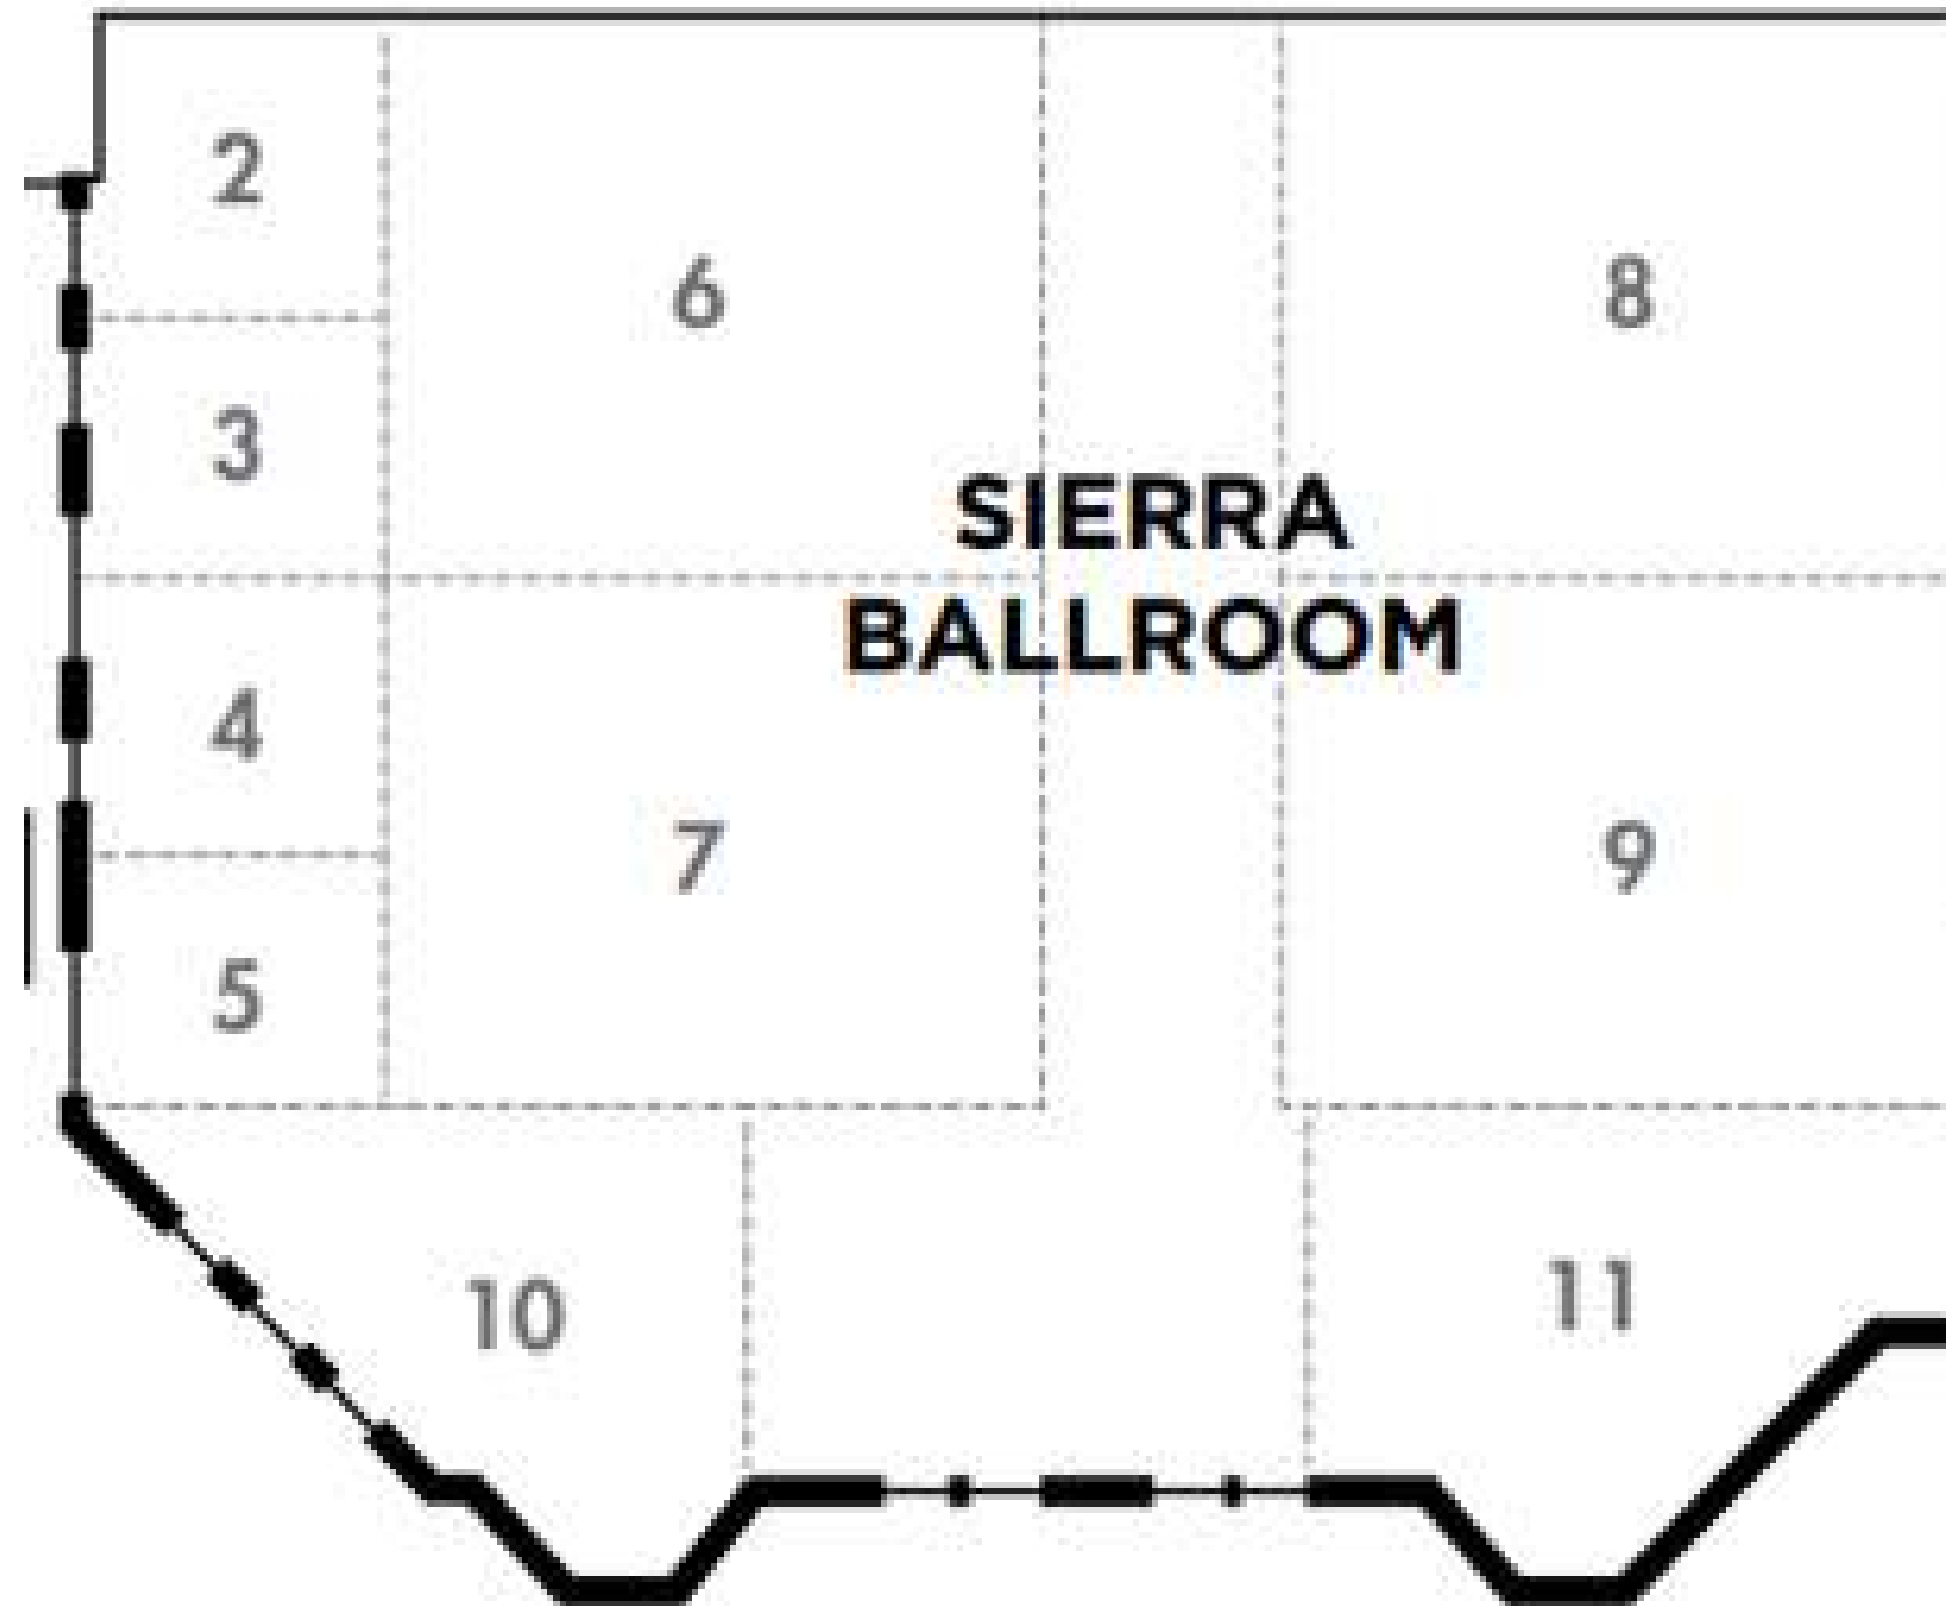

BALLROOM & MEETING SPACE